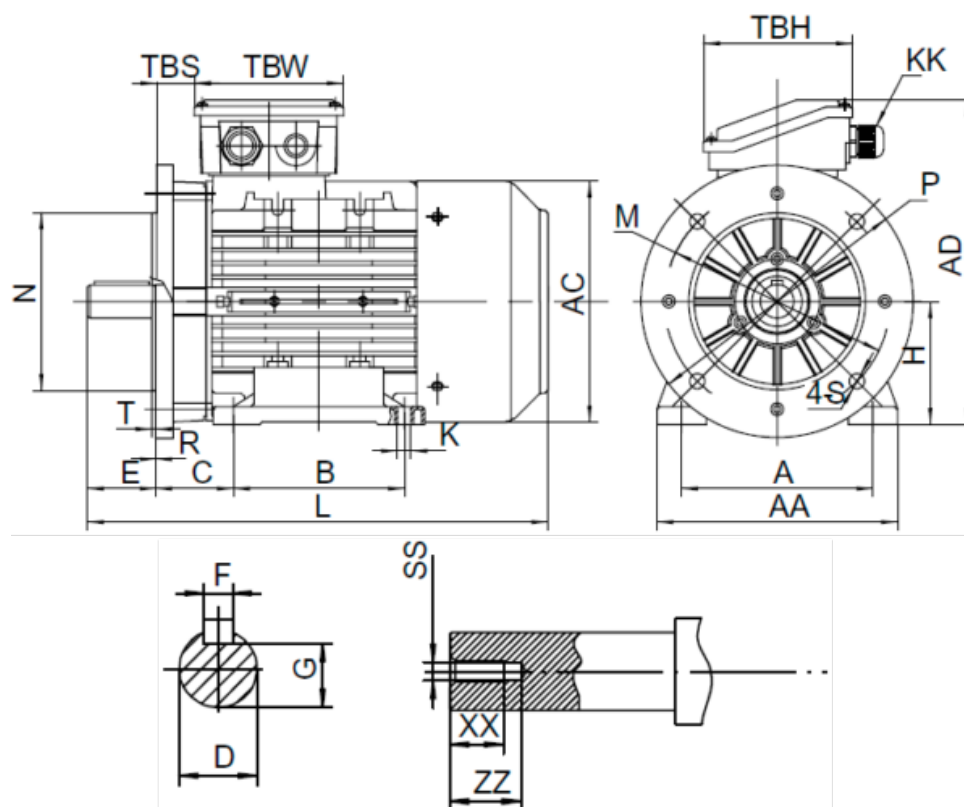

Data Sheet

Article number: 25160002521740

Description: Kleedrive T2A 632-2 0.25kw 2800 rpm UL/CSA
3x230/400V 50HZ IP55 B35 PTO

Measures

| | | |
|-----------|----------|----------|
| A = 100 | F = 4 | TBW = 98 |
| AA = 124 | G = 8.5 | XX = 10 |
| AC = Ø122 | H = 63 | ZZ = 14 |
| AD = 170 | HD = 107 | |
| B = 80 | L = 215 | |
| C = 40 | SS = M4 | |
| D = Ø11 | TBH = 98 | |
| E = 23 | TBS = 10 | |